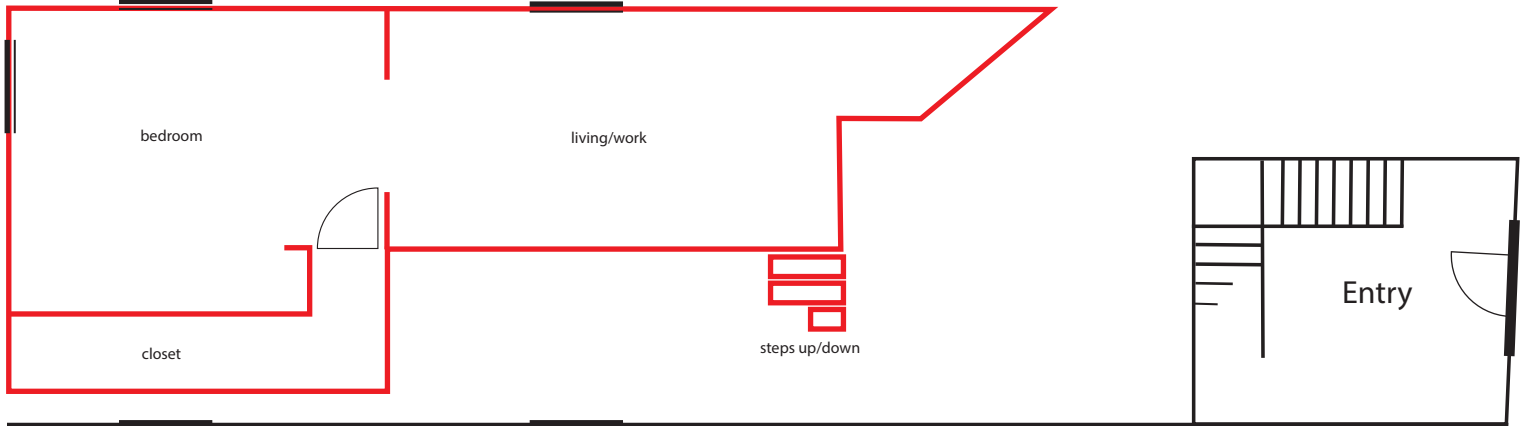

• Level 2

• Level 1

Suite 100 Floorplan
2500 sq.ft. | 17' ceilings | 2 levels