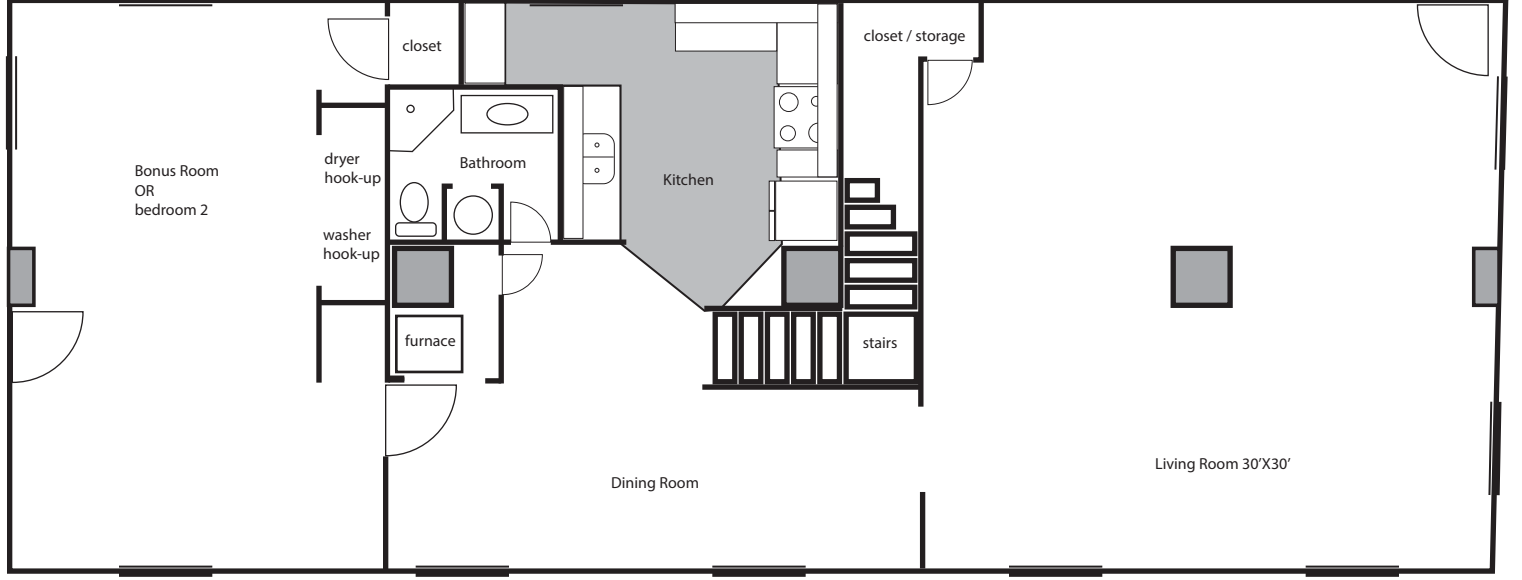

• Level 2

• Level 1

Suite 100 Floorplan
2500 sq.ft. | 17' ceilings | 2 levels